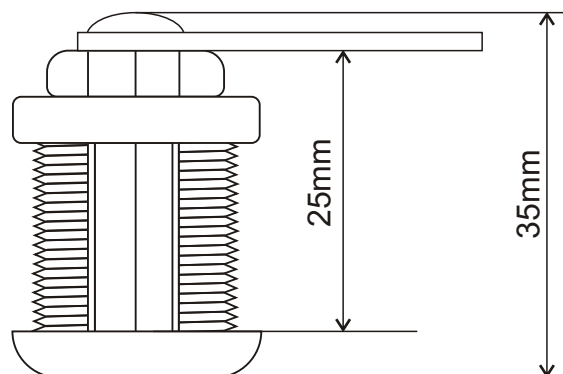

CODE: **RAZ25** v1.0/1
 NAME: **Universal round lock 25**

INTENDED USE

The universal round lock 25 is intended for front and back door of RACK cabinets, type: RWA, RW, RWD.

SPECIFICATIONS

Dimensions:	D= 35 [mm, +/-2]
Net/gross weight:	0,06 / 0,062 [kg]
Use:	inside
Notes:	two keys included